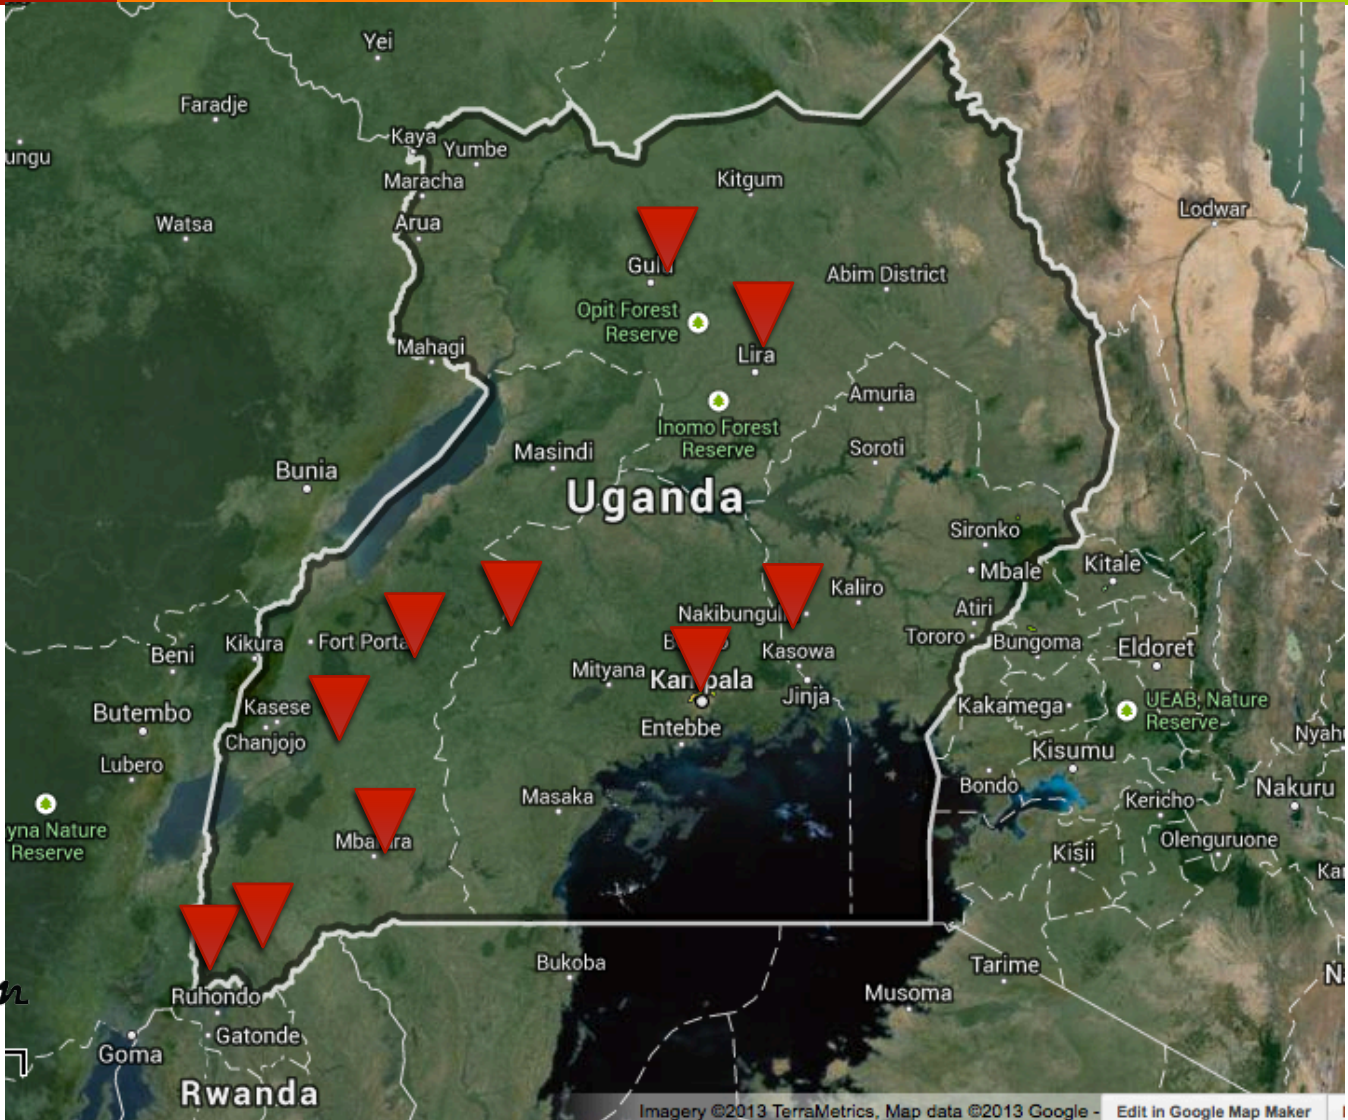

MY CHILDREN – Status Report

Map of Uganda showing location of participating Radio Stations

Cumulative SMS Response Line Graph

Stats:

29,173

Responses
received
via SMS

15,000+

Unique
Participants

14,000+

Responded
MORE than
twice

➔ Samples of
visualized
data resulting
from SMS
polls.

How do you like the taste of Orange sweet potato? – CBS FM

Which of the following is the major source of agricultural information in your district? – Radio West

Radio Station Progress on the Polls

Currently on:

- Episode 12
- Episode 11
- Episode 10
- Episode 9