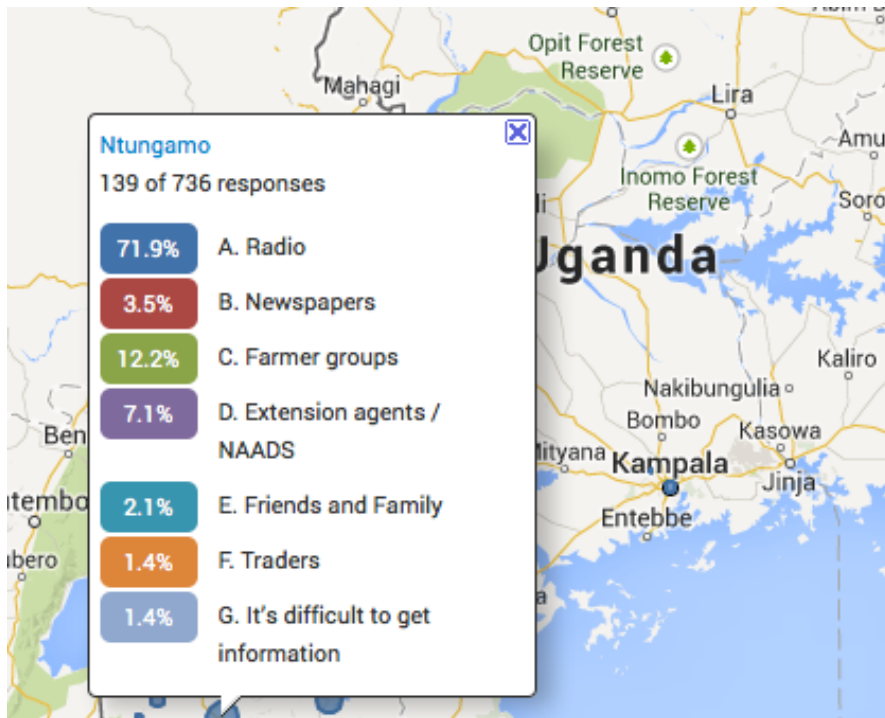

MY CHILDREN – Status Report

Map of Uganda showing location of participating Radio Stations

Cumulative SMS Response Line Graph

Stats:

29,173

Responses
received
via SMS

15,000+

Unique
Participants

14,000+

Responded
MORE than
twice

➔ Samples of
visualized
data resulting
from SMS
polls.

How do you like the taste of Orange sweet potato? – CBS FM

Which of the following is the major source of agricultural information in your district? – Radio West

Radio Station Progress on the Polls

Currently on:

- Episode 12
- Episode 11
- Episode 10
- Episode 9