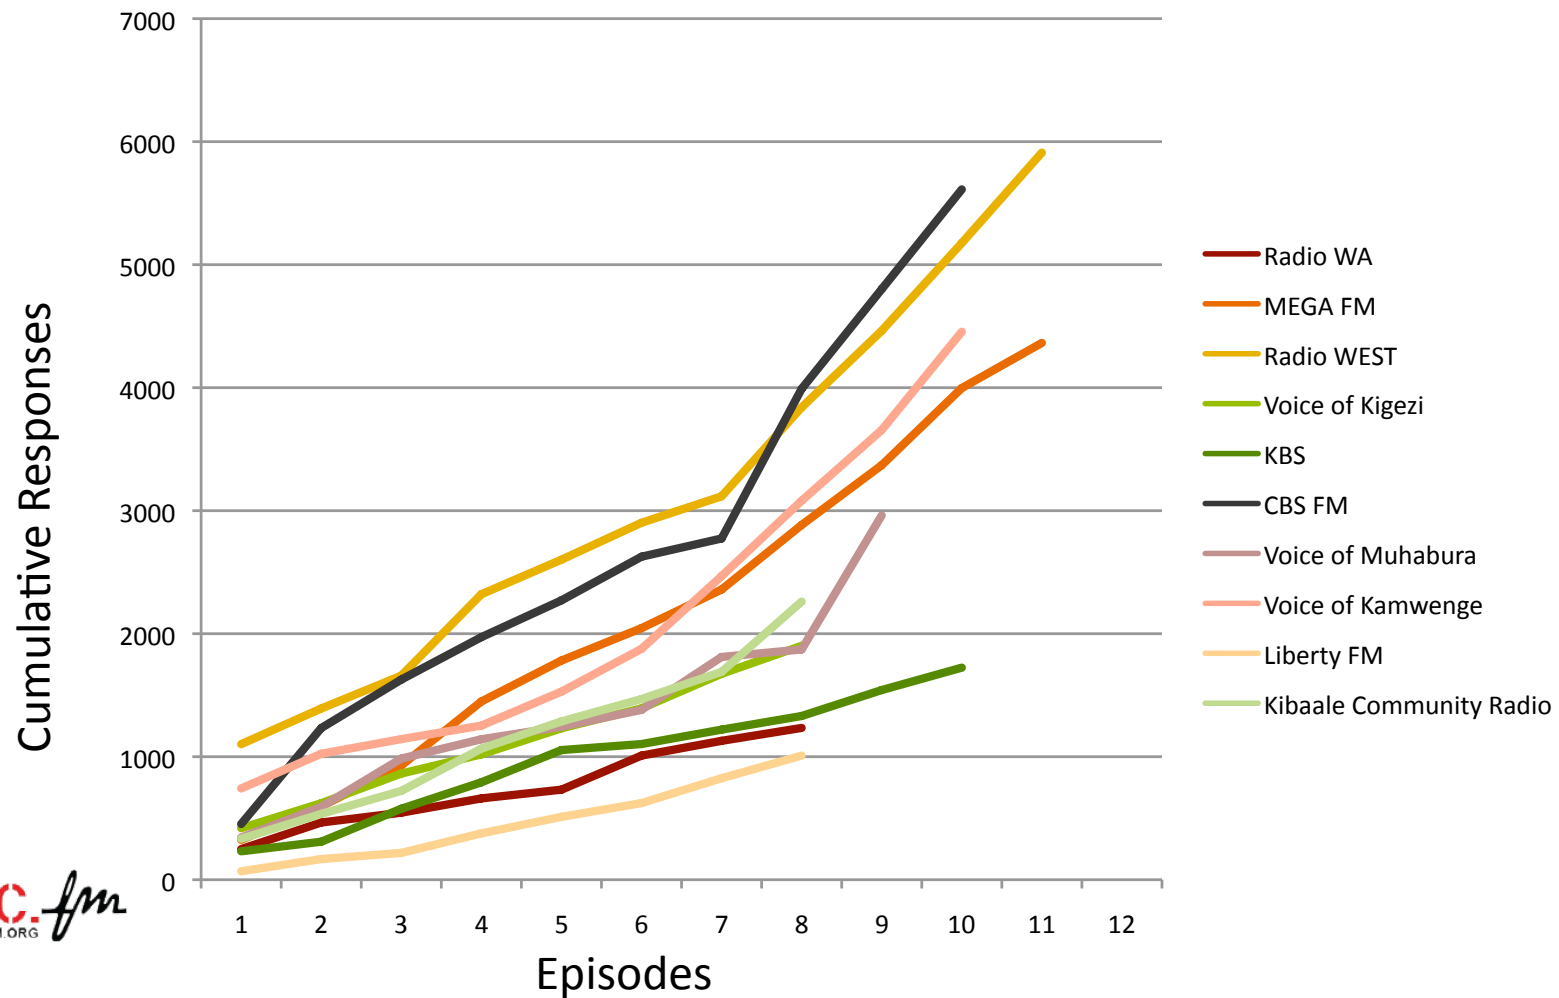

MY CHILDREN – Status Report

Map of Uganda showing location of participating Radio Stations

Cumulative SMS Response Line Graph

Stats:

29,173

Responses
received
via SMS

15,000+

Unique
Participants

14,000+

Responded
MORE than
twice

➔ Samples of
visualized
data resulting
from SMS
polls.

How do you like the taste of Orange sweet potato? – CBS FM

Which of the following is the major source of agricultural information in your district? – Radio West

Radio Station Progress on the Polls

Currently on:

- Episode 12
- Episode 11
- Episode 10
- Episode 9