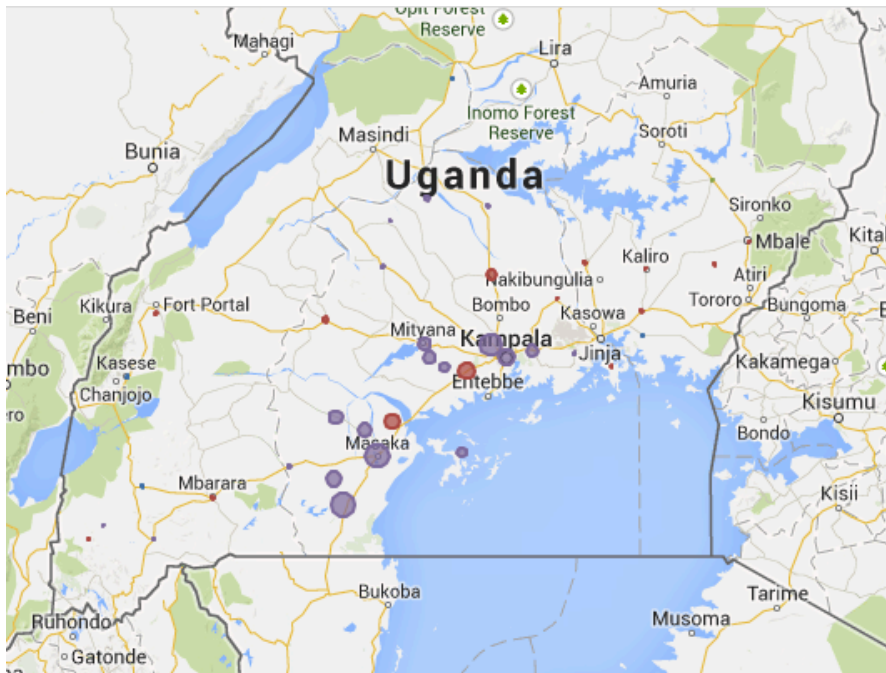

MY CHILDREN – Status Report

Map of Uganda showing location of participating Radio Stations

Cumulative SMS Response Line Graph

Stats:

29,173

Responses
received
via SMS

15,000+

Unique
Participants

14,000+

Responded
MORE than
twice

➔ Samples of
visualized
data resulting
from SMS
polls.

How do you like the taste of Orange sweet potato? – CBS FM

Which of the following is the major source of agricultural information in your district? – Radio West

Radio Station Progress on the Polls

Currently on:

- Episode 12
- Episode 11
- Episode 10
- Episode 9