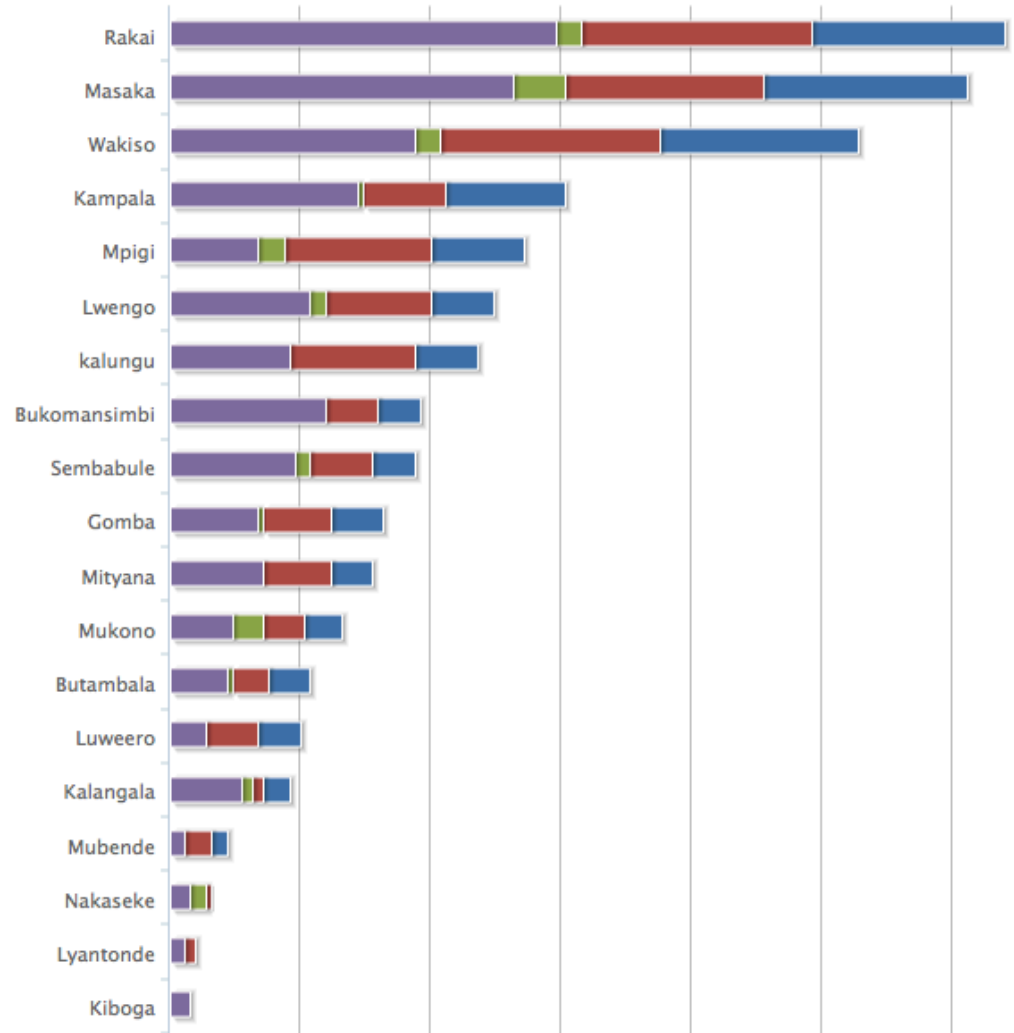

MY CHILDREN – Status Report

Map of Uganda showing location of participating Radio Stations

Cumulative SMS Response Line Graph

Stats:

29,173

Responses
received
via SMS

15,000+

Unique
Participants

14,000+

Responded
MORE than
twice

➔ Samples of
visualized
data resulting
from SMS
polls.

How do you like the taste of Orange sweet potato? – CBS FM

Which of the following is the major source of agricultural information in your district? – Radio West

Radio Station Progress on the Polls

Currently on:

- Episode 12
- Episode 11
- Episode 10
- Episode 9