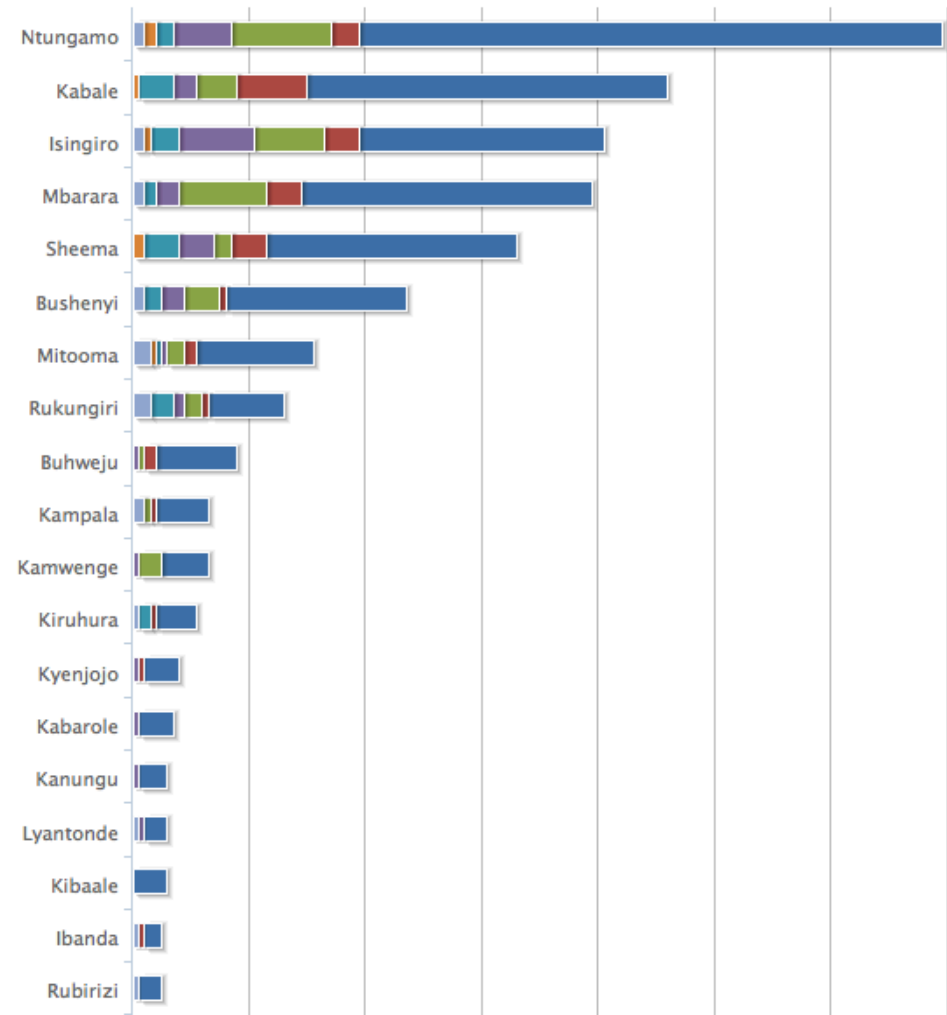

MY CHILDREN – Status Report

Map of Uganda showing location of participating Radio Stations

Cumulative SMS Response Line Graph

Stats:

29,173

Responses
received
via SMS

15,000+

Unique
Participants

14,000+

Responded
MORE than
twice

➔ Samples of
visualized
data resulting
from SMS
polls.

How do you like the taste of Orange sweet potato? – CBS FM

Which of the following is the major source of agricultural information in your district? – Radio West

Radio Station Progress on the Polls

Currently on:

- Episode 12
- Episode 11
- Episode 10
- Episode 9